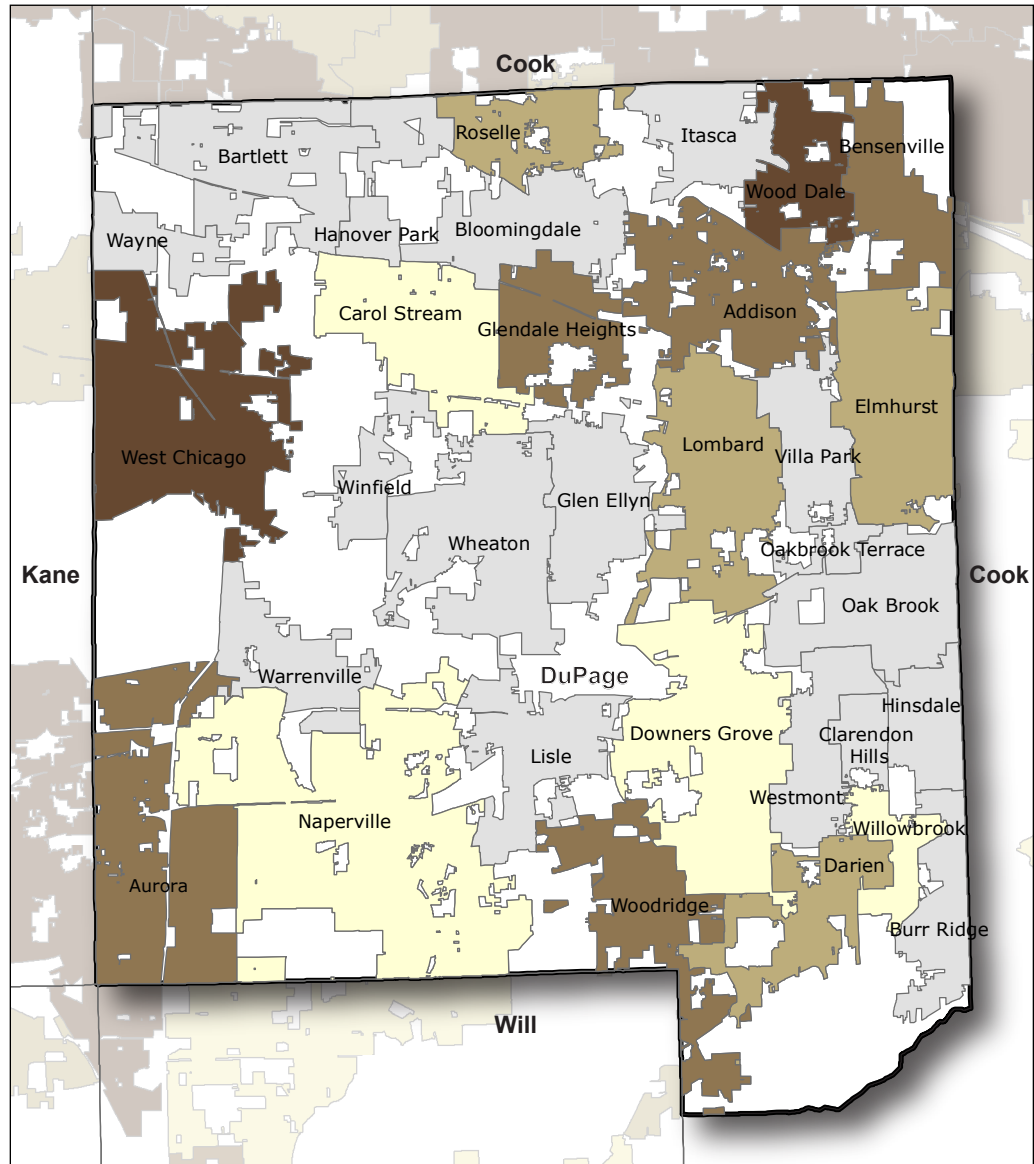

Profile of English Learners (ELs) in Preschool for All (PFA) by Municipality DuPage County, Illinois, 2011-2012

Number of English Learners in Preschool for All (By Municipality)

Key Statistics:

DuPage County has the fourth largest number of English Learners enrolled in Preschool for All (PFA) of any county in the state.

- **805** Number of English Learners enrolled in PFA who are served in DuPage County
- **51%** Percent of children enrolled in PFA in DuPage County who were designated as English Learners
- **79%** Percent of PFA Programs in DuPage County that enrolled English Learners

5 in 10 children are English Learners enrolled in PFA in DuPage County

Municipalities in DuPage County with the Most ELs in PFA