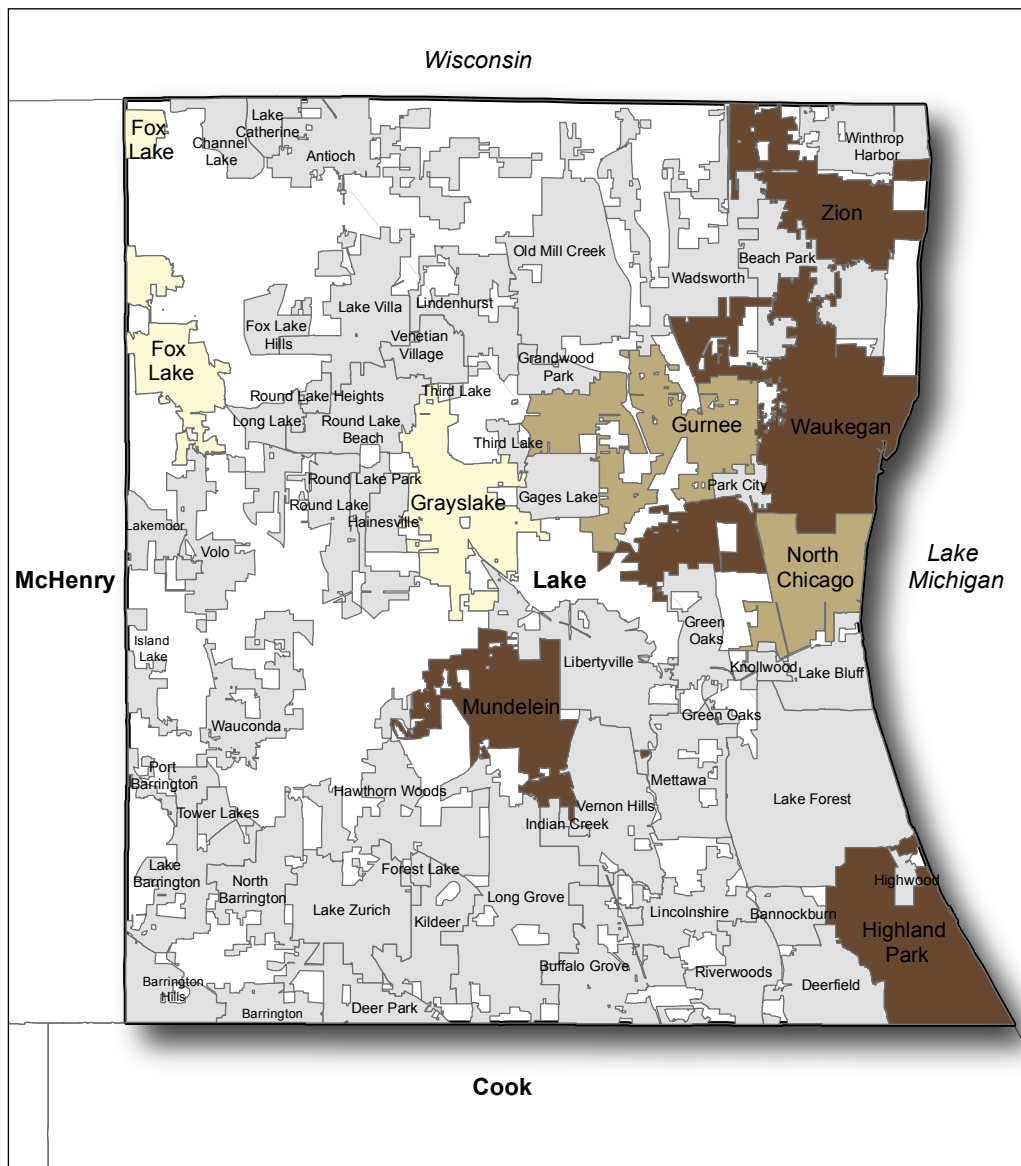

Profile of English Learners (ELs) in Preschool for All (PFA) by Municipality

Lake County, Illinois, 2011-2012

Number of English Learners in Preschool for All

(By Municipality)

Key Statistics:

Lake County has the third largest number of English Learners enrolled in Preschool for All (PFA) of any county in the state.

- **812** Number of English Learners enrolled in PFA who are served in Lake County
- **31%** Percent of children enrolled in PFA in Lake County who were designated as English Learners
- **71%** Percent of PFA Programs in Lake County that enrolled English Learners

3 in 10 children enrolled in PFA in Lake County are English Learners

Municipalities in Lake County with the Most ELs in PFA